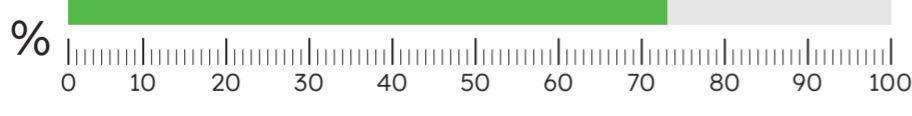

HGVs at/below 15mph: **75%**
(No. of HGVs monitored: 69)

July 2024

Average speed recorded: **14 MPH**

HGVs at/below 15mph: **89%**
(No. of HGVs monitored: 155)

June 2024

Data unavailable

May 2024

Average speed recorded: **14 MPH**

HGVs at/below 15mph: **72%**
(No. of HGVs monitored: 56)

April 2024

Average speed recorded: **14 MPH**

HGVs at/below 15mph: **73%**
(No. of HGVs monitored: 132)

March 2024

Average speed recorded: **14 MPH**