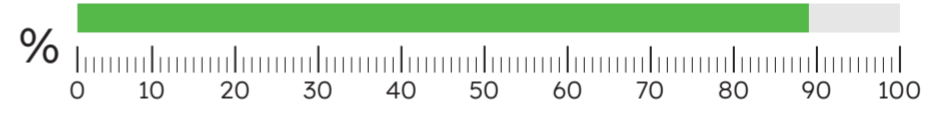

HGVs at/below 15mph: **68%**
(No. of HGVs monitored: 212)

September 2024

Average speed recorded: **14 MPH**

HGVs at/below 15mph: **86%**
(No. of HGVs monitored: 202)

August 2024

Average speed recorded: **14 MPH**

HGVs at/below 15mph: **75%**
(No. of HGVs monitored: 69)

July 2024

Average speed recorded: **14 MPH**

HGVs at/below 15mph: **89%**
(No. of HGVs monitored: 155)

June 2024

Data unavailable

May 2024

Average speed recorded: **14 MPH**