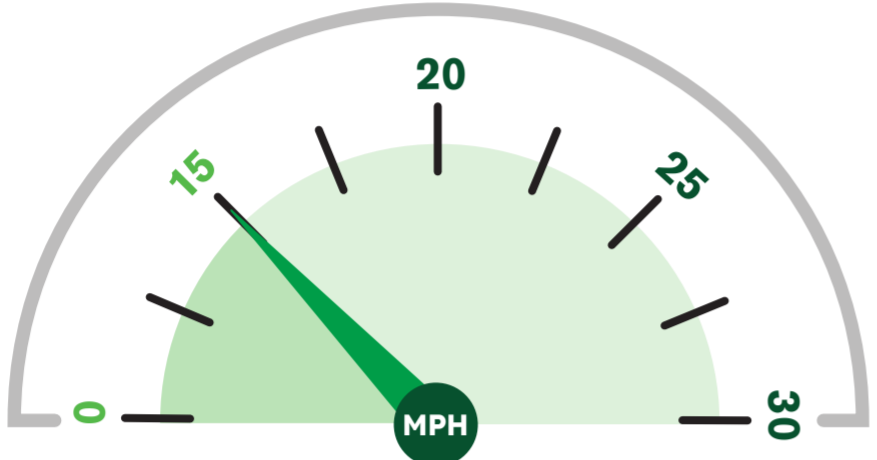

Batts Combe HGV speed monitoring

December 2024

Data unavailable

November 2024

Average speed recorded: **14 MPH**

HGVs at/below 15mph: **87%**
(No. of HGVs monitored: 31)

October 2024

Average speed recorded: **15 MPH**

HGVs at/below 15mph: **68%**
(No. of HGVs monitored: 212)

September 2024

Average speed recorded: **14 MPH**

HGVs at/below 15mph: **86%**
(No. of HGVs monitored: 202)

August 2024

Average speed recorded: **14 MPH**