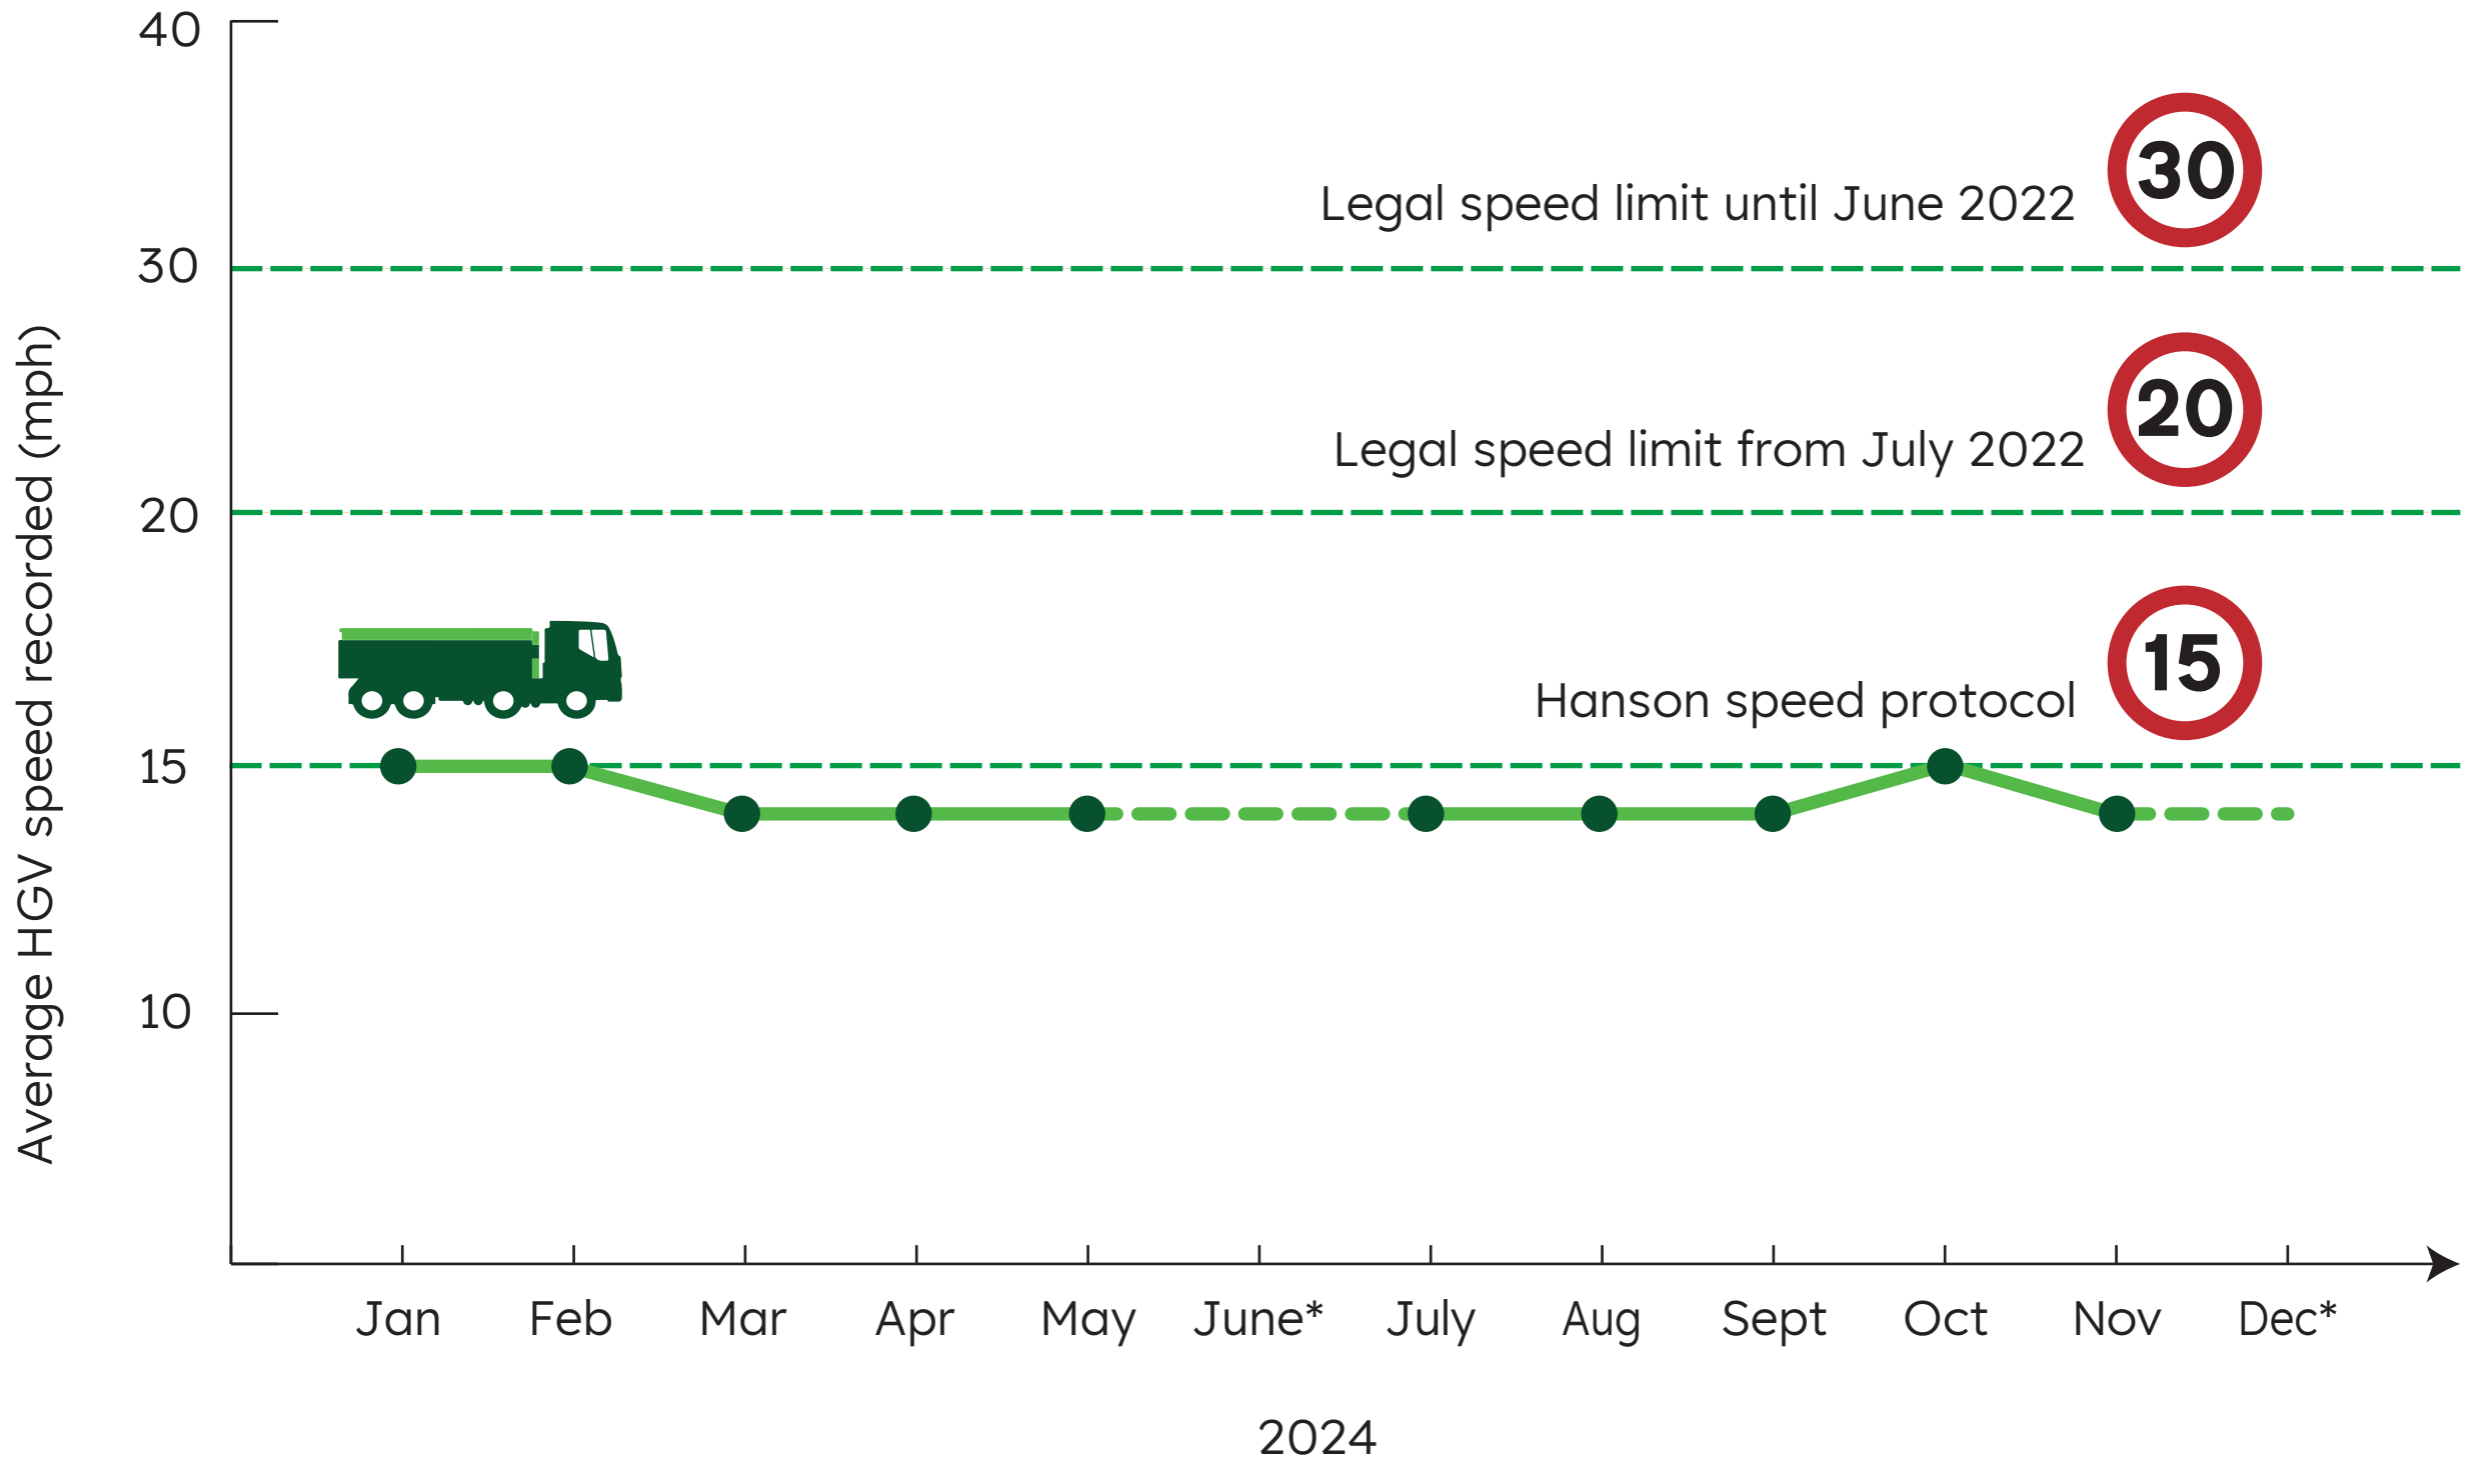

HGVs at/below 15mph: **75%**
(No. of HGVs monitored: 69)

July 2024

Average speed recorded: **14 MPH**

HGVs at/below 15mph: **89%**
(No. of HGVs monitored: 155)

June 2024

Data unavailable

May 2024

Average speed recorded: **14 MPH**

HGVs at/below 15mph: **72%**
(No. of HGVs monitored: 56)

April 2024

Average speed recorded: **14 MPH**

HGVs at/below 15mph: **73%**
(No. of HGVs monitored: 132)

March 2024

Average speed recorded: **14 MPH**

HGVs at/below 15mph: **80%**
(No. of HGVs monitored: 206)

February 2024

Average speed recorded: **15 MPH**

HGVs at/below 15mph: **74%**
(No. of HGVs monitored: 228)

January 2024

Average speed recorded: **15 MPH**

HGVs at/below 15mph: **57%**
(No. of HGVs monitored: 213)

HGV vehicles average recorded speed

*Data unavailable