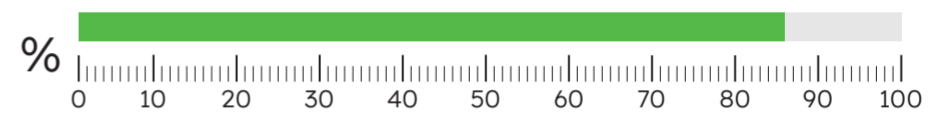

Batts Combe HGV speed monitoring

December 2024

Data unavailable

November 2024

Average speed recorded: **14 MPH**

HGVs at/below 15mph: **87%**
(No. of HGVs monitored: 31)

October 2024

Average speed recorded: **15 MPH**

HGVs at/below 15mph: **68%**
(No. of HGVs monitored: 212)

September 2024

Average speed recorded: **14 MPH**

HGVs at/below 15mph: **86%**
(No. of HGVs monitored: 202)

August 2024

Average speed recorded: **14 MPH**