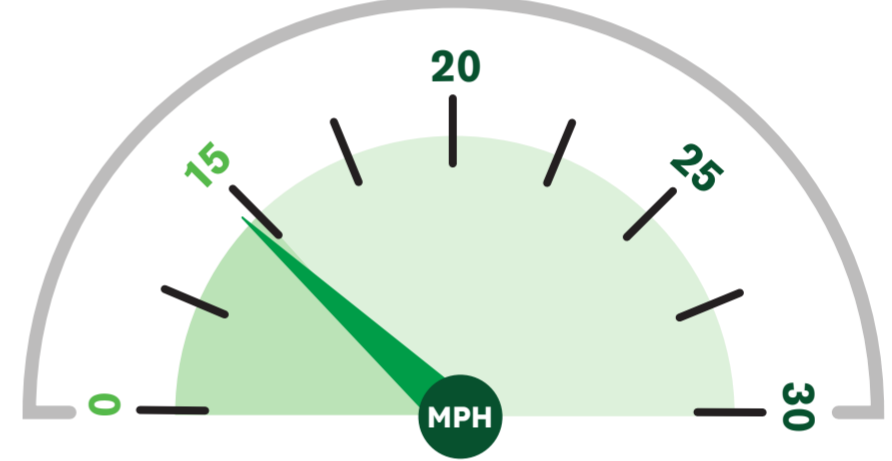

Average speed recorded: **14 MPH**

HGVs at/below 15mph: **89%**
(No. of HGVs monitored: 155)

June 2024

Data unavailable

May 2024