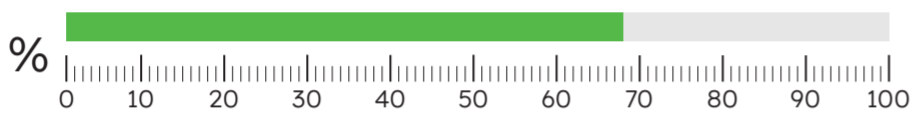

Batts Combe HGV speed monitoring

December 2024

Data unavailable

November 2024

Average speed recorded: **14 MPH**

HGVs at/below 15mph: **87%**
(No. of HGVs monitored: 31)

October 2024

Average speed recorded: **15 MPH**

HGVs at/below 15mph: **68%**
(No. of HGVs monitored: 212)

September 2024

Average speed recorded: **14 MPH**

HGVs at/below 15mph: **86%**
(No. of HGVs monitored: 202)

August 2024

Average speed recorded: **14 MPH**