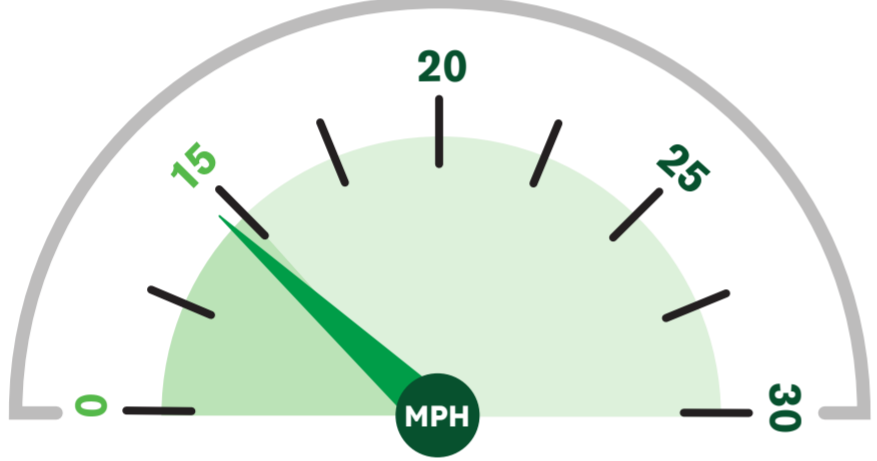

HGVs at/below 15mph: **68%**
(No. of HGVs monitored: 212)

September 2024

Average speed recorded: **14 MPH**

HGVs at/below 15mph: **86%**
(No. of HGVs monitored: 202)

August 2024

Average speed recorded: **14 MPH**