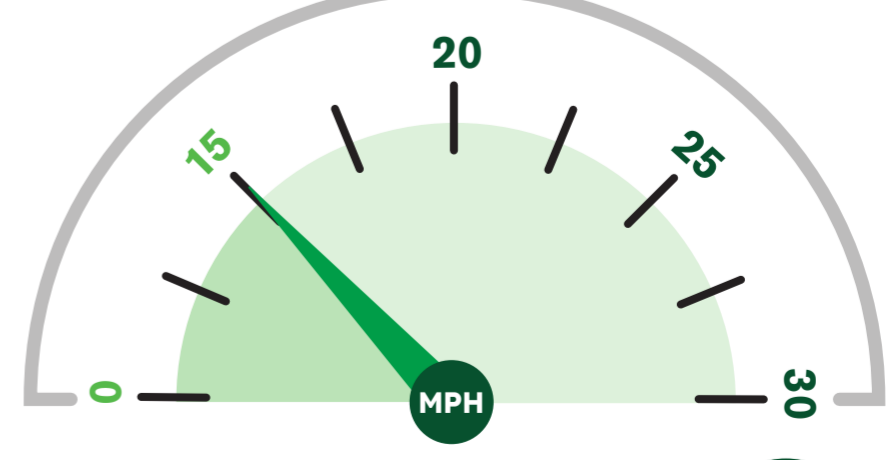

HGVs at/below 15mph: **80%**
(No. of HGVs monitored: 206)

February 2024

Average speed recorded: **15 MPH**

HGVs at/below 15mph: **74%**
(No. of HGVs monitored: 228)

January 2024

Average speed recorded: **15 MPH**