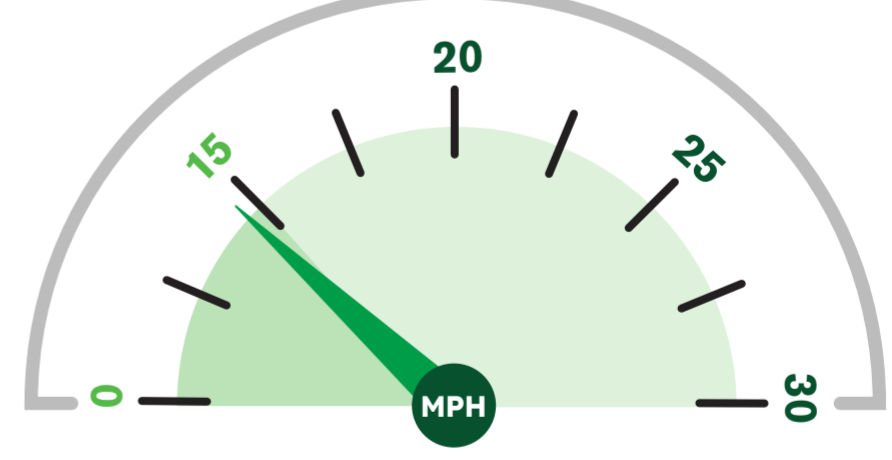

HGVs at/below 15mph: **72%**
(No. of HGVs monitored: 56)

April 2024

Average speed recorded: **14 MPH**

HGVs at/below 15mph: **73%**
(No. of HGVs monitored: 132)

March 2024

Average speed recorded: **14 MPH**