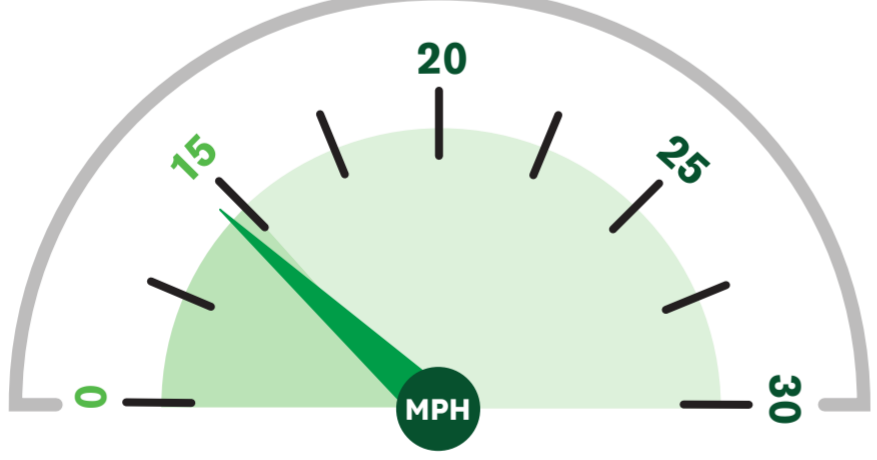

Average speed recorded: **14 MPH**

HGVs at/below 15mph: **73%**
(No. of HGVs monitored: 132)

March 2024