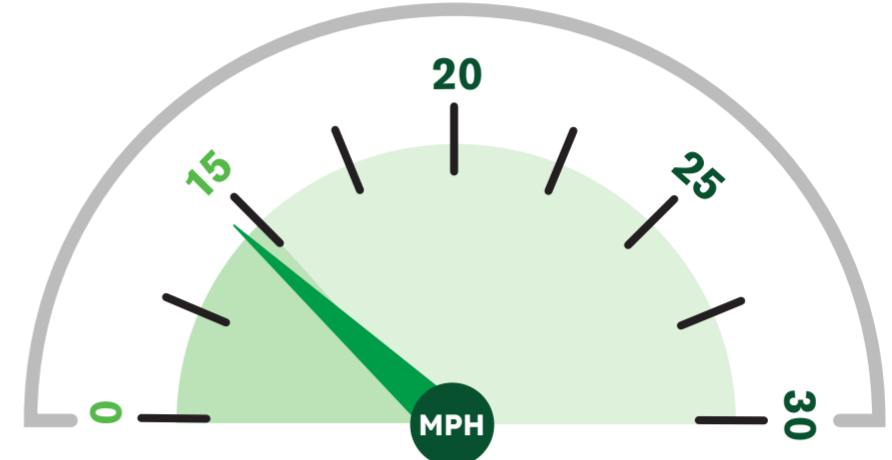

Batts Combe HGV speed monitoring

December 2024

Data unavailable

November 2024

Average speed recorded: **14 MPH**

HGVs at/below 15mph: **87%**
(No. of HGVs monitored: 31)

October 2024

Average speed recorded: **15 MPH**

HGVs at/below 15mph: **68%**
(No. of HGVs monitored: 212)

September 2024

Average speed recorded: **14 MPH**

HGVs at/below 15mph: **86%**
(No. of HGVs monitored: 202)

August 2024

Average speed recorded: **14 MPH**