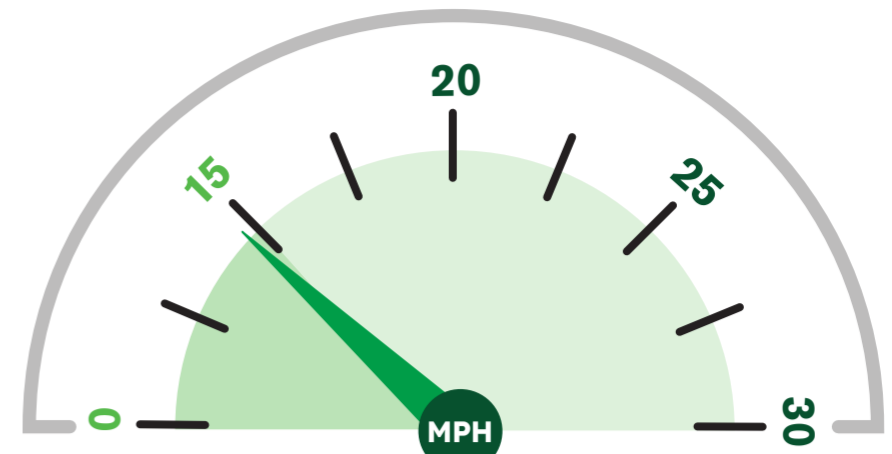

Batts Combe HGV speed monitoring

December 2024

Data unavailable

November 2024

Average speed recorded: **14 MPH**

HGVs at/below 15mph: **87%**
(No. of HGVs monitored: 31)

October 2024

Average speed recorded: **15 MPH**

HGVs at/below 15mph: **68%**
(No. of HGVs monitored: 212)

September 2024

Average speed recorded: **14 MPH**

HGVs at/below 15mph: **86%**
(No. of HGVs monitored: 202)

August 2024

Average speed recorded: **14 MPH**