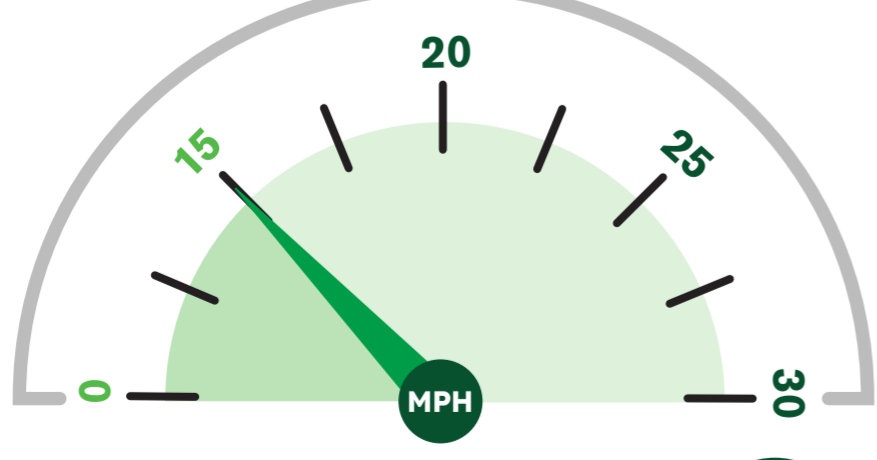

HGVs at/below 15mph: **72%**
(No. of HGVs monitored: 56)

April 2024

Average speed recorded: **14 MPH**

HGVs at/below 15mph: **73%**
(No. of HGVs monitored: 132)

March 2024

Average speed recorded: **14 MPH**

HGVs at/below 15mph: **80%**
(No. of HGVs monitored: 206)

February 2024

Average speed recorded: **15 MPH**

HGVs at/below 15mph: **74%**
(No. of HGVs monitored: 228)

January 2024

Average speed recorded: **15 MPH**