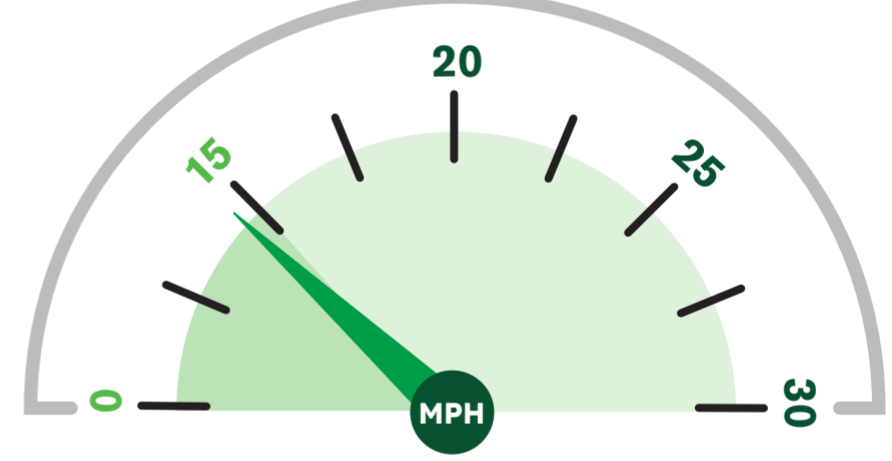

HGVs at/below 15mph: **75%**
(No. of HGVs monitored: 69)

July 2024

Average speed recorded: **14 MPH**

HGVs at/below 15mph: **89%**
(No. of HGVs monitored: 155)

June 2024

Data unavailable

May 2024

Average speed recorded: **14 MPH**