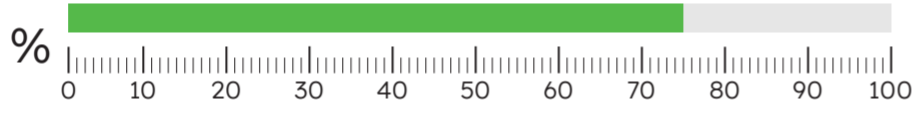

HGVs at/below 15mph: **68%**
(No. of HGVs monitored: 212)

September 2024

Average speed recorded: **14 MPH**

HGVs at/below 15mph: **86%**
(No. of HGVs monitored: 202)

August 2024

Average speed recorded: **14 MPH**

HGVs at/below 15mph: **75%**
(No. of HGVs monitored: 69)

July 2024

Average speed recorded: **14 MPH**

HGVs at/below 15mph: **89%**
(No. of HGVs monitored: 155)

June 2024

Data unavailable

May 2024

Average speed recorded: **14 MPH**