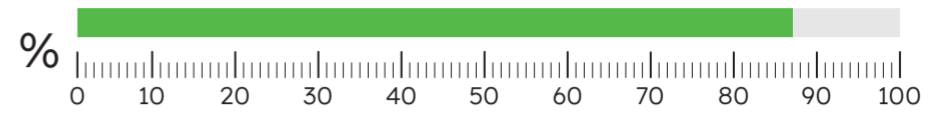

Batts Combe HGV speed monitoring

December 2024

Data unavailable

November 2024

Average speed recorded: **14 MPH**

HGVs at/below 15mph: **87%**
(No. of HGVs monitored: 31)

October 2024

Average speed recorded: **15 MPH**

HGVs at/below 15mph: **68%**
(No. of HGVs monitored: 212)

September 2024

Average speed recorded: **14 MPH**

HGVs at/below 15mph: **86%**
(No. of HGVs monitored: 202)

August 2024

Average speed recorded: **14 MPH**