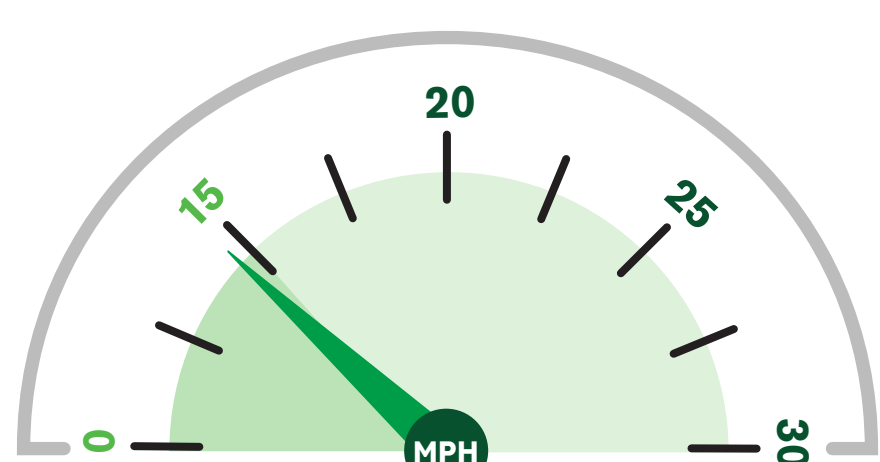

June 2024

Data unavailable

May 2024

Average speed recorded: **14 MPH**

HGVs at/below 15mph: **72%**
(No. of HGVs monitored: 56)

April 2024

Average speed recorded: **14 MPH**

HGVs at/below 15mph: **73%**
(No. of HGVs monitored: 132)

March 2024

Average speed recorded: **14 MPH**

HGVs at/below 15mph: **80%**
(No. of HGVs monitored: 206)

February 2024

Average speed recorded: **15 MPH**

HGVs at/below 15mph: **74%**
(No. of HGVs monitored: 228)