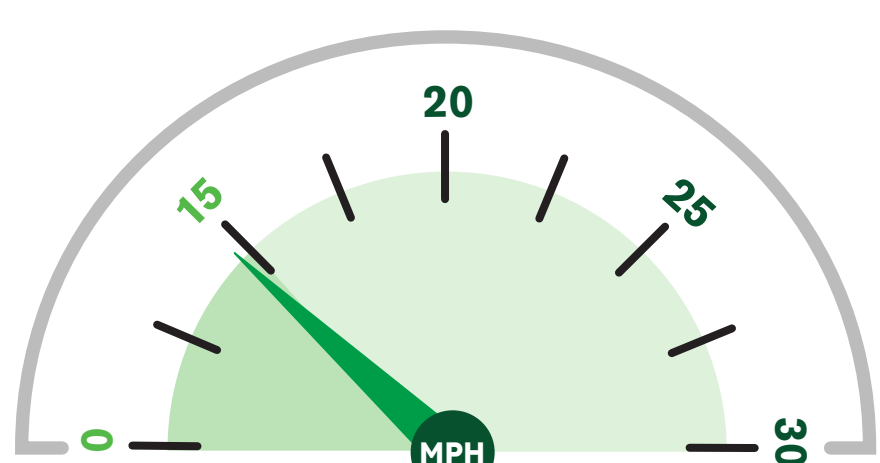

Batts Combe HGV speed monitoring

August 2024

Average speed recorded: **14 MPH**

HGVs at/below 15mph: **75%**
(No. of HGVs monitored: 69)

July 2024

Average speed recorded: **14 MPH**

HGVs at/below 15mph: **89%**
(No. of HGVs monitored: 155)

June 2024

Data unavailable

May 2024

Average speed recorded: **14 MPH**

HGVs at/below 15mph: **72%**
(No. of HGVs monitored: 56)

April 2024

Average speed recorded: **14 MPH**

HGVs at/below 15mph: **73%**
(No. of HGVs monitored: 132)