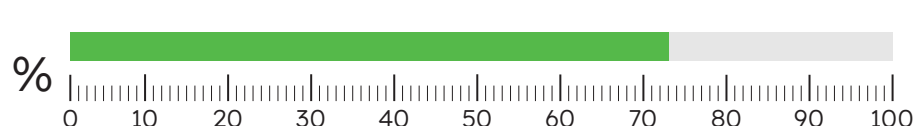

June 2024

Data unavailable

May 2024

Average speed recorded: **14 MPH**

HGVs at/below 15mph: **72%**
(No. of HGVs monitored: 56)

April 2024

Average speed recorded: **14 MPH**

HGVs at/below 15mph: **73%**
(No. of HGVs monitored: 132)