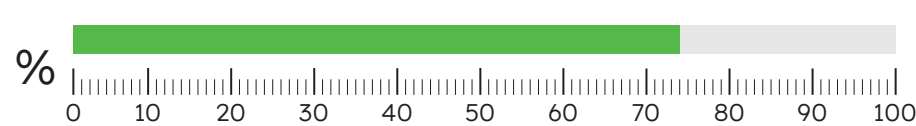

March 2024

Average speed recorded: **14 MPH**

HGVs at/below 15mph: **80%**
(No. of HGVs monitored: 206)

February 2024

Average speed recorded: **15 MPH**

HGVs at/below 15mph: **74%**
(No. of HGVs monitored: 228)

January 2024

Average speed recorded: **15 MPH**

HGVs at/below 15mph: **57%**
(No. of HGVs monitored: 213)

December 2023

Data unavailable

November 2023

Average speed recorded: **14 MPH**

HGVs at/below 15mph: **77%**
(No. of HGVs monitored: 61)