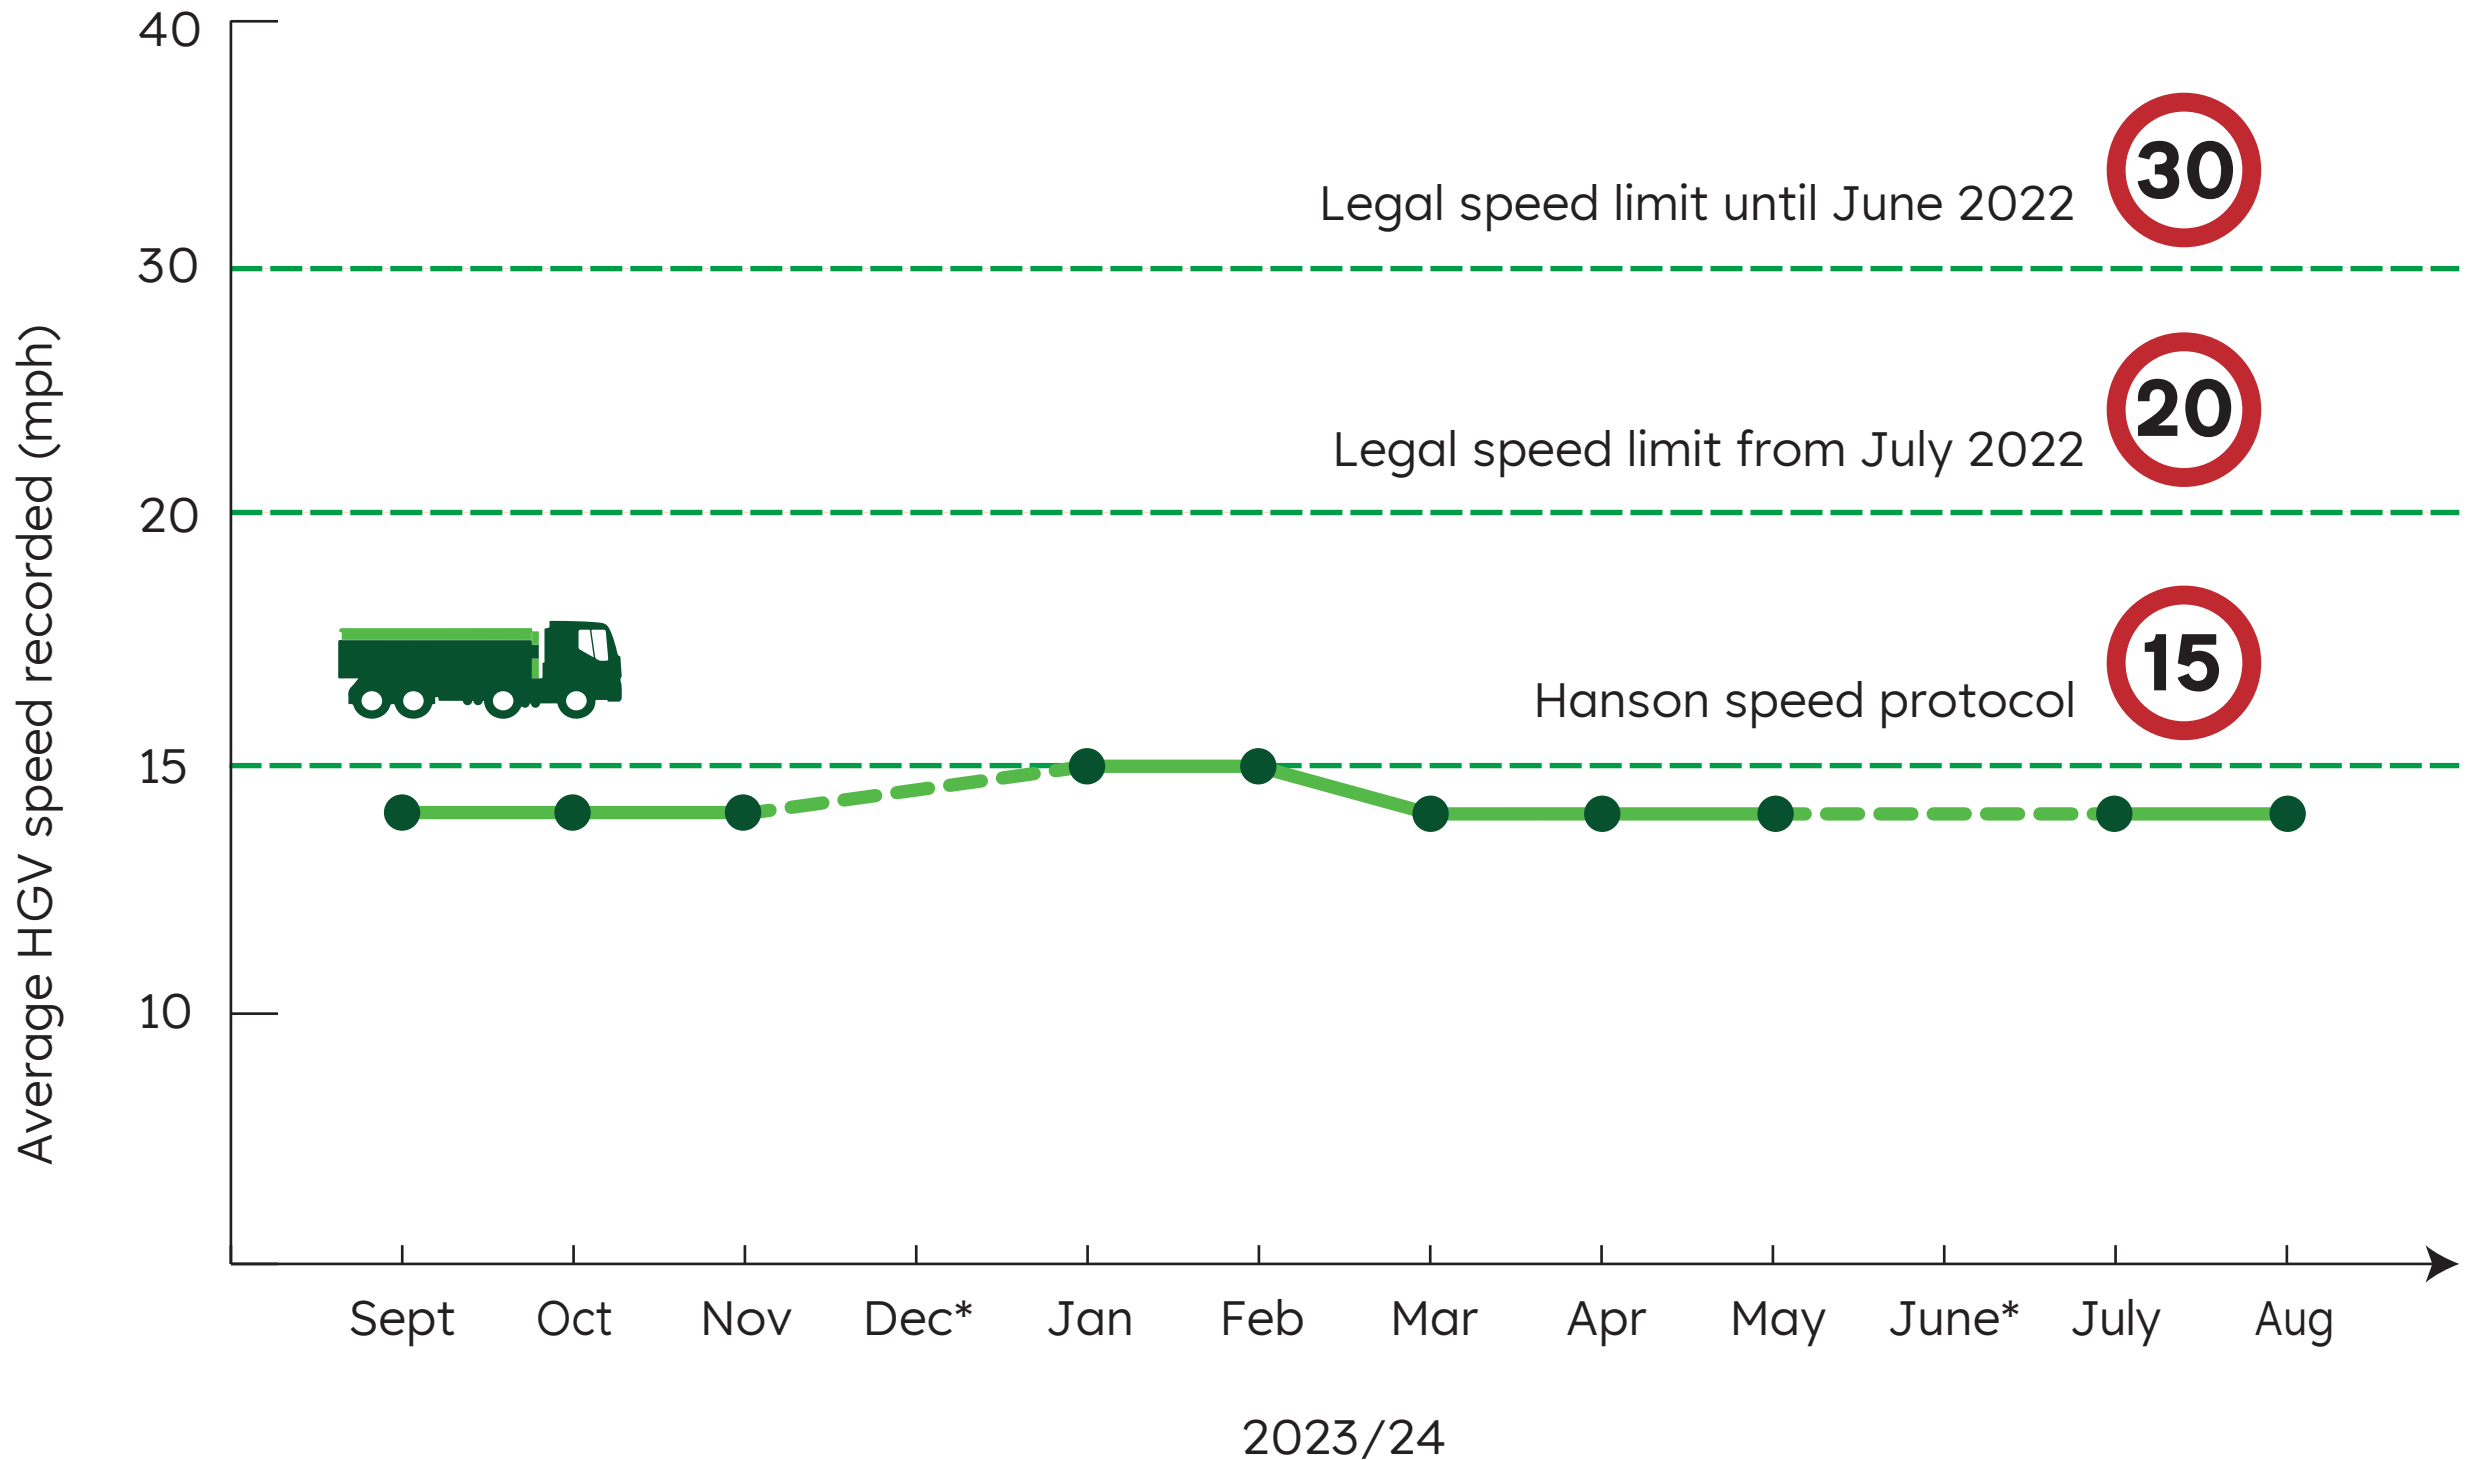

March 2024

Average speed recorded: **14 MPH**

HGVs at/below 15mph: **80%**
(No. of HGVs monitored: 206)

February 2024

Average speed recorded: **15 MPH**

HGVs at/below 15mph: **74%**
(No. of HGVs monitored: 228)

January 2024

Average speed recorded: **15 MPH**

HGVs at/below 15mph: **57%**
(No. of HGVs monitored: 213)

December 2023

Data unavailable

November 2023

Average speed recorded: **14 MPH**

HGVs at/below 15mph: **77%**
(No. of HGVs monitored: 61)

October 2023

Average speed recorded: **14 MPH**

HGVs at/below 15mph: **87%**
(No. of HGVs monitored: 31)

September 2023

Average speed recorded: **14 MPH**

HGVs at/below 15mph: **76%**
(No. of HGVs monitored: 37)

HGV vehicles average recorded speed

*Data unavailable