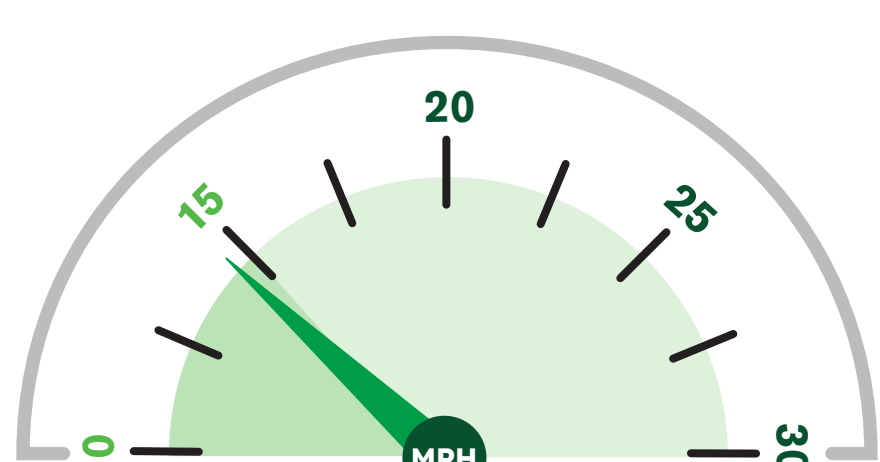

Batts Combe HGV speed monitoring

August 2024

Average speed recorded: **14 MPH**

HGVs at/below 15mph: **75%**
(No. of HGVs monitored: 69)

July 2024

Average speed recorded: **14 MPH**

HGVs at/below 15mph: **89%**
(No. of HGVs monitored: 155)

June 2024

Data unavailable

May 2024

Average speed recorded: **14 MPH**

HGVs at/below 15mph: **72%**
(No. of HGVs monitored: 56)

April 2024

Average speed recorded: **14 MPH**

HGVs at/below 15mph: **73%**
(No. of HGVs monitored: 132)