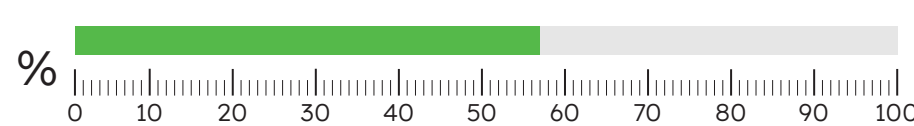

March 2024

Average speed recorded: **14 MPH**

HGVs at/below 15mph: **80%**
(No. of HGVs monitored: 206)

February 2024

Average speed recorded: **15 MPH**

HGVs at/below 15mph: **74%**
(No. of HGVs monitored: 228)

January 2024

Average speed recorded: **15 MPH**

HGVs at/below 15mph: **57%**
(No. of HGVs monitored: 213)

December 2023

Data unavailable

November 2023

Average speed recorded: **14 MPH**

HGVs at/below 15mph: **77%**
(No. of HGVs monitored: 61)