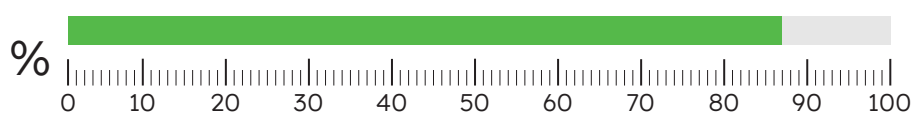

January 2024

Average speed recorded: **15 MPH**

HGVs at/below 15mph: **57%**
(No. of HGVs monitored: 213)

December 2023

Data unavailable

November 2023

Average speed recorded: **14 MPH**

HGVs at/below 15mph: **77%**
(No. of HGVs monitored: 61)

October 2023

Average speed recorded: **14 MPH**

HGVs at/below 15mph: **87%**
(No. of HGVs monitored: 31)

September 2023

Average speed recorded: **14 MPH**

HGVs at/below 15mph: **76%**
(No. of HGVs monitored: 37)