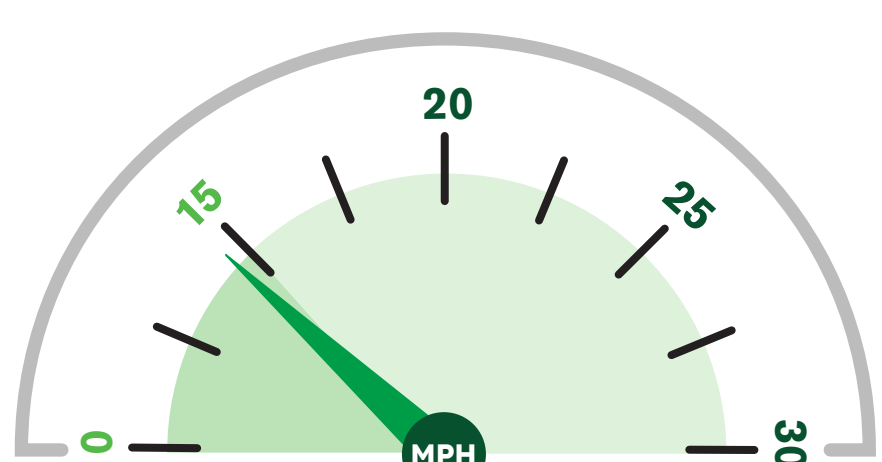

June 2024

Data unavailable

May 2024

Average speed recorded: **14 MPH**

HGVs at/below 15mph: **72%**
(No. of HGVs monitored: 56)

April 2024

Average speed recorded: **14 MPH**

HGVs at/below 15mph: **73%**
(No. of HGVs monitored: 132)

March 2024

Average speed recorded: **14 MPH**

HGVs at/below 15mph: **80%**
(No. of HGVs monitored: 206)

February 2024

Average speed recorded: **15 MPH**

HGVs at/below 15mph: **74%**
(No. of HGVs monitored: 228)