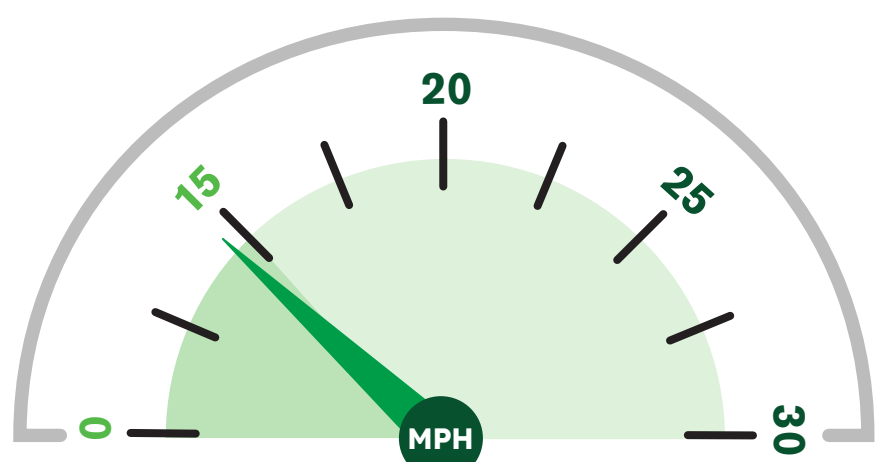

Average speed recorded: **14 MPH**

HGVs at/below 15mph: **87%**
(No. of HGVs monitored: 31)

September 2023