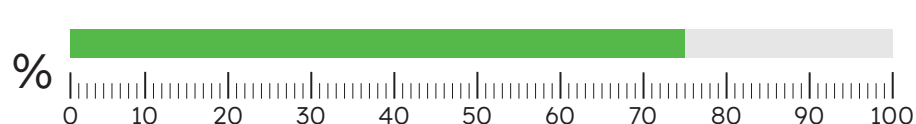

Batts Combe HGV speed monitoring

August 2024

Average speed recorded: **14 MPH**

HGVs at/below 15mph: **75%**
(No. of HGVs monitored: 69)

July 2024

Average speed recorded: **14 MPH**

HGVs at/below 15mph: **89%**
(No. of HGVs monitored: 155)