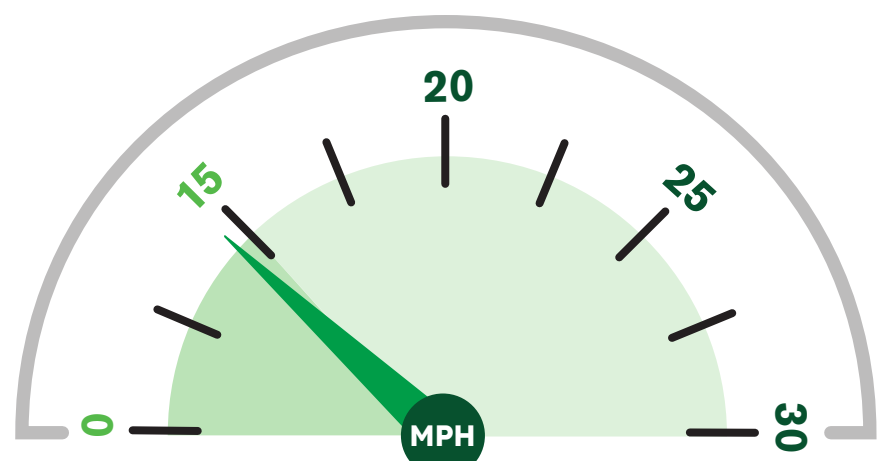

January 2024

Average speed recorded: **15 MPH**

HGVs at/below 15mph: **57%**
(No. of HGVs monitored: 213)

December 2023

Data unavailable

November 2023

Average speed recorded: **14 MPH**

HGVs at/below 15mph: **77%**
(No. of HGVs monitored: 61)