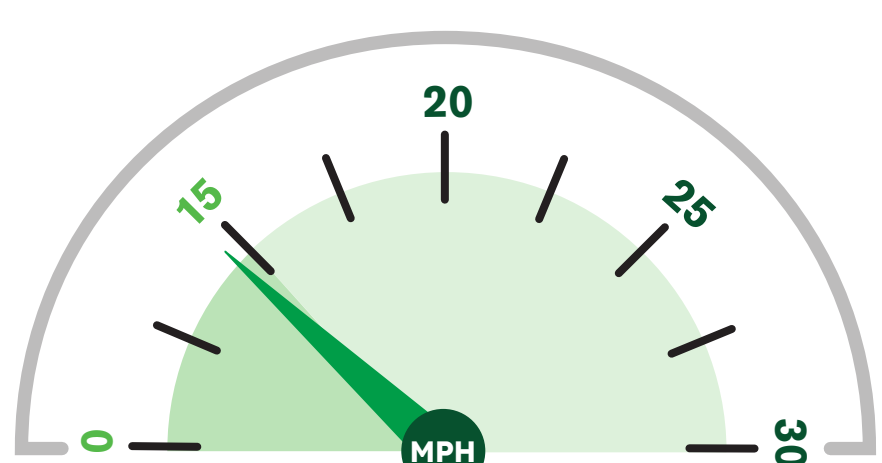

Batts Combe HGV speed monitoring

August 2024

Average speed recorded: **14 MPH**

HGVs at/below 15mph: **75%**
(No. of HGVs monitored: 69)

July 2024

Average speed recorded: **14 MPH**

HGVs at/below 15mph: **89%**
(No. of HGVs monitored: 155)

June 2024

Data unavailable

May 2024

Average speed recorded: **14 MPH**

HGVs at/below 15mph: **72%**
(No. of HGVs monitored: 56)

April 2024

Average speed recorded: **14 MPH**

HGVs at/below 15mph: **73%**
(No. of HGVs monitored: 132)