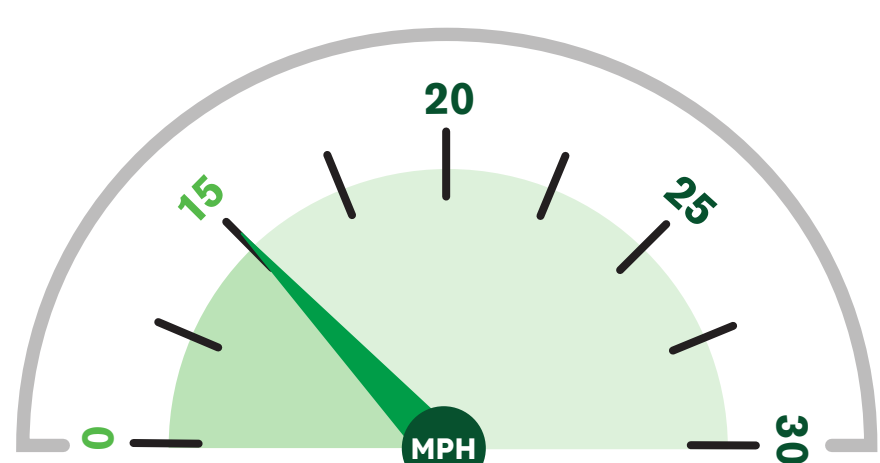

Average speed recorded: **15 MPH**

HGVs at/below 15mph: **57%**
(No. of HGVs monitored: 213)

December 2023

Data unavailable

November 2023