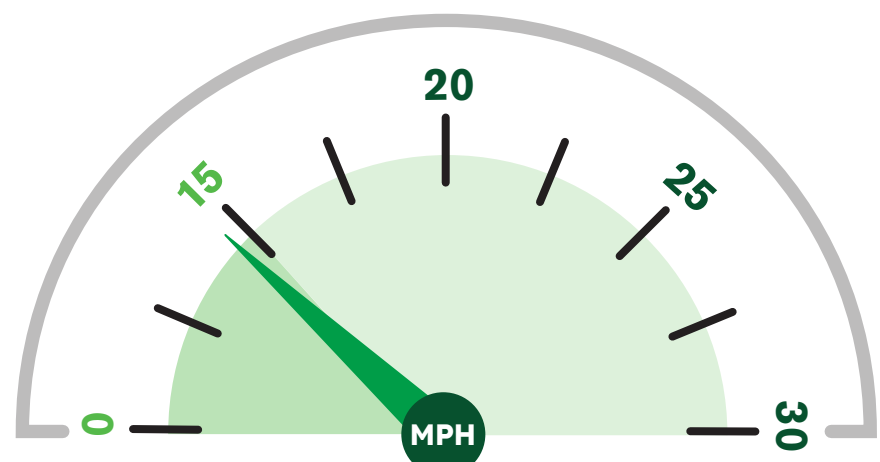

October 2023

Average speed recorded: **14 MPH**

HGVs at/below 15mph: **87%**
(No. of HGVs monitored: 31)

September 2023

Average speed recorded: **14 MPH**

HGVs at/below 15mph: **76%**
(No. of HGVs monitored: 37)