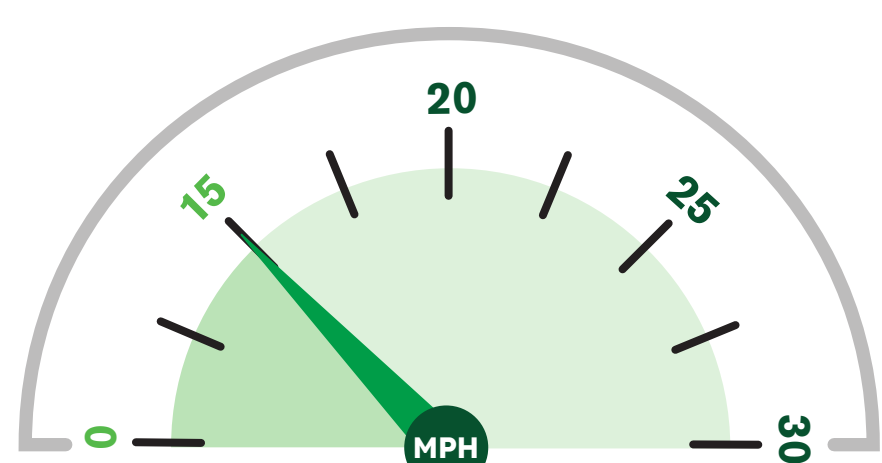

March 2024

Average speed recorded: **14 MPH**

HGVs at/below 15mph: **80%**
(No. of HGVs monitored: 206)

February 2024

Average speed recorded: **15 MPH**

HGVs at/below 15mph: **74%**
(No. of HGVs monitored: 228)