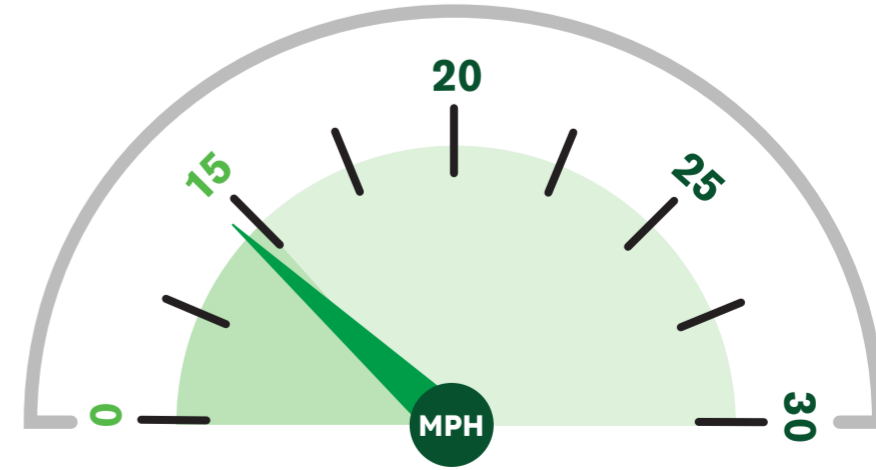

Average speed recorded: **13 MPH**

HGVs at/below 15mph: **85%**
(No. of HGVs monitored: 40)

July 2023

Data unavailable

June 2023

Average speed recorded: **14 MPH**

HGVs at/below 15mph: **89%**
(No. of HGVs monitored: 36)