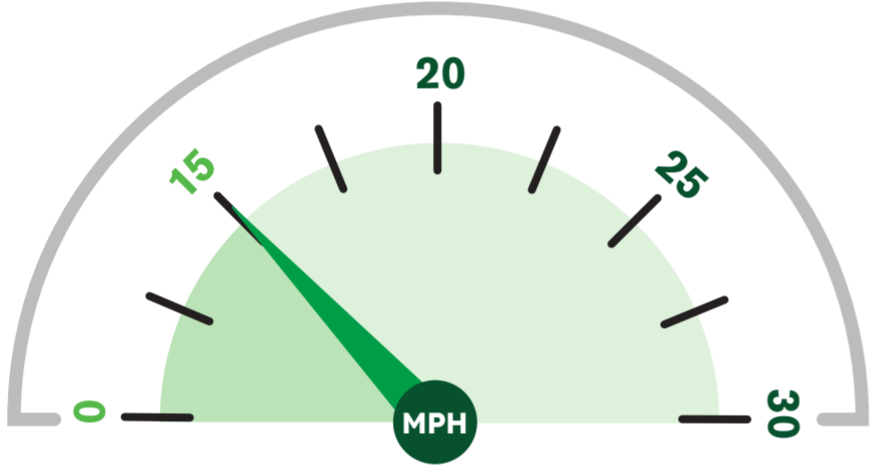

HGV vehicles average recorded speed

*Data unavailable

Batts Combe HGV speed monitoring

May 2024

Average speed recorded: **14 MPH**

HGVs at/below 15mph: **72%**
(No. of HGVs monitored: 56)

April 2024

Average speed recorded: **14 MPH**

HGVs at/below 15mph: **73%**
(No. of HGVs monitored: 132)

March 2024

Data unavailable

February 2024

Average speed recorded: **15 MPH**

HGVs at/below 15mph: **74%**
(No. of HGVs monitored: 228)

January 2024

Average speed recorded: **15 MPH**