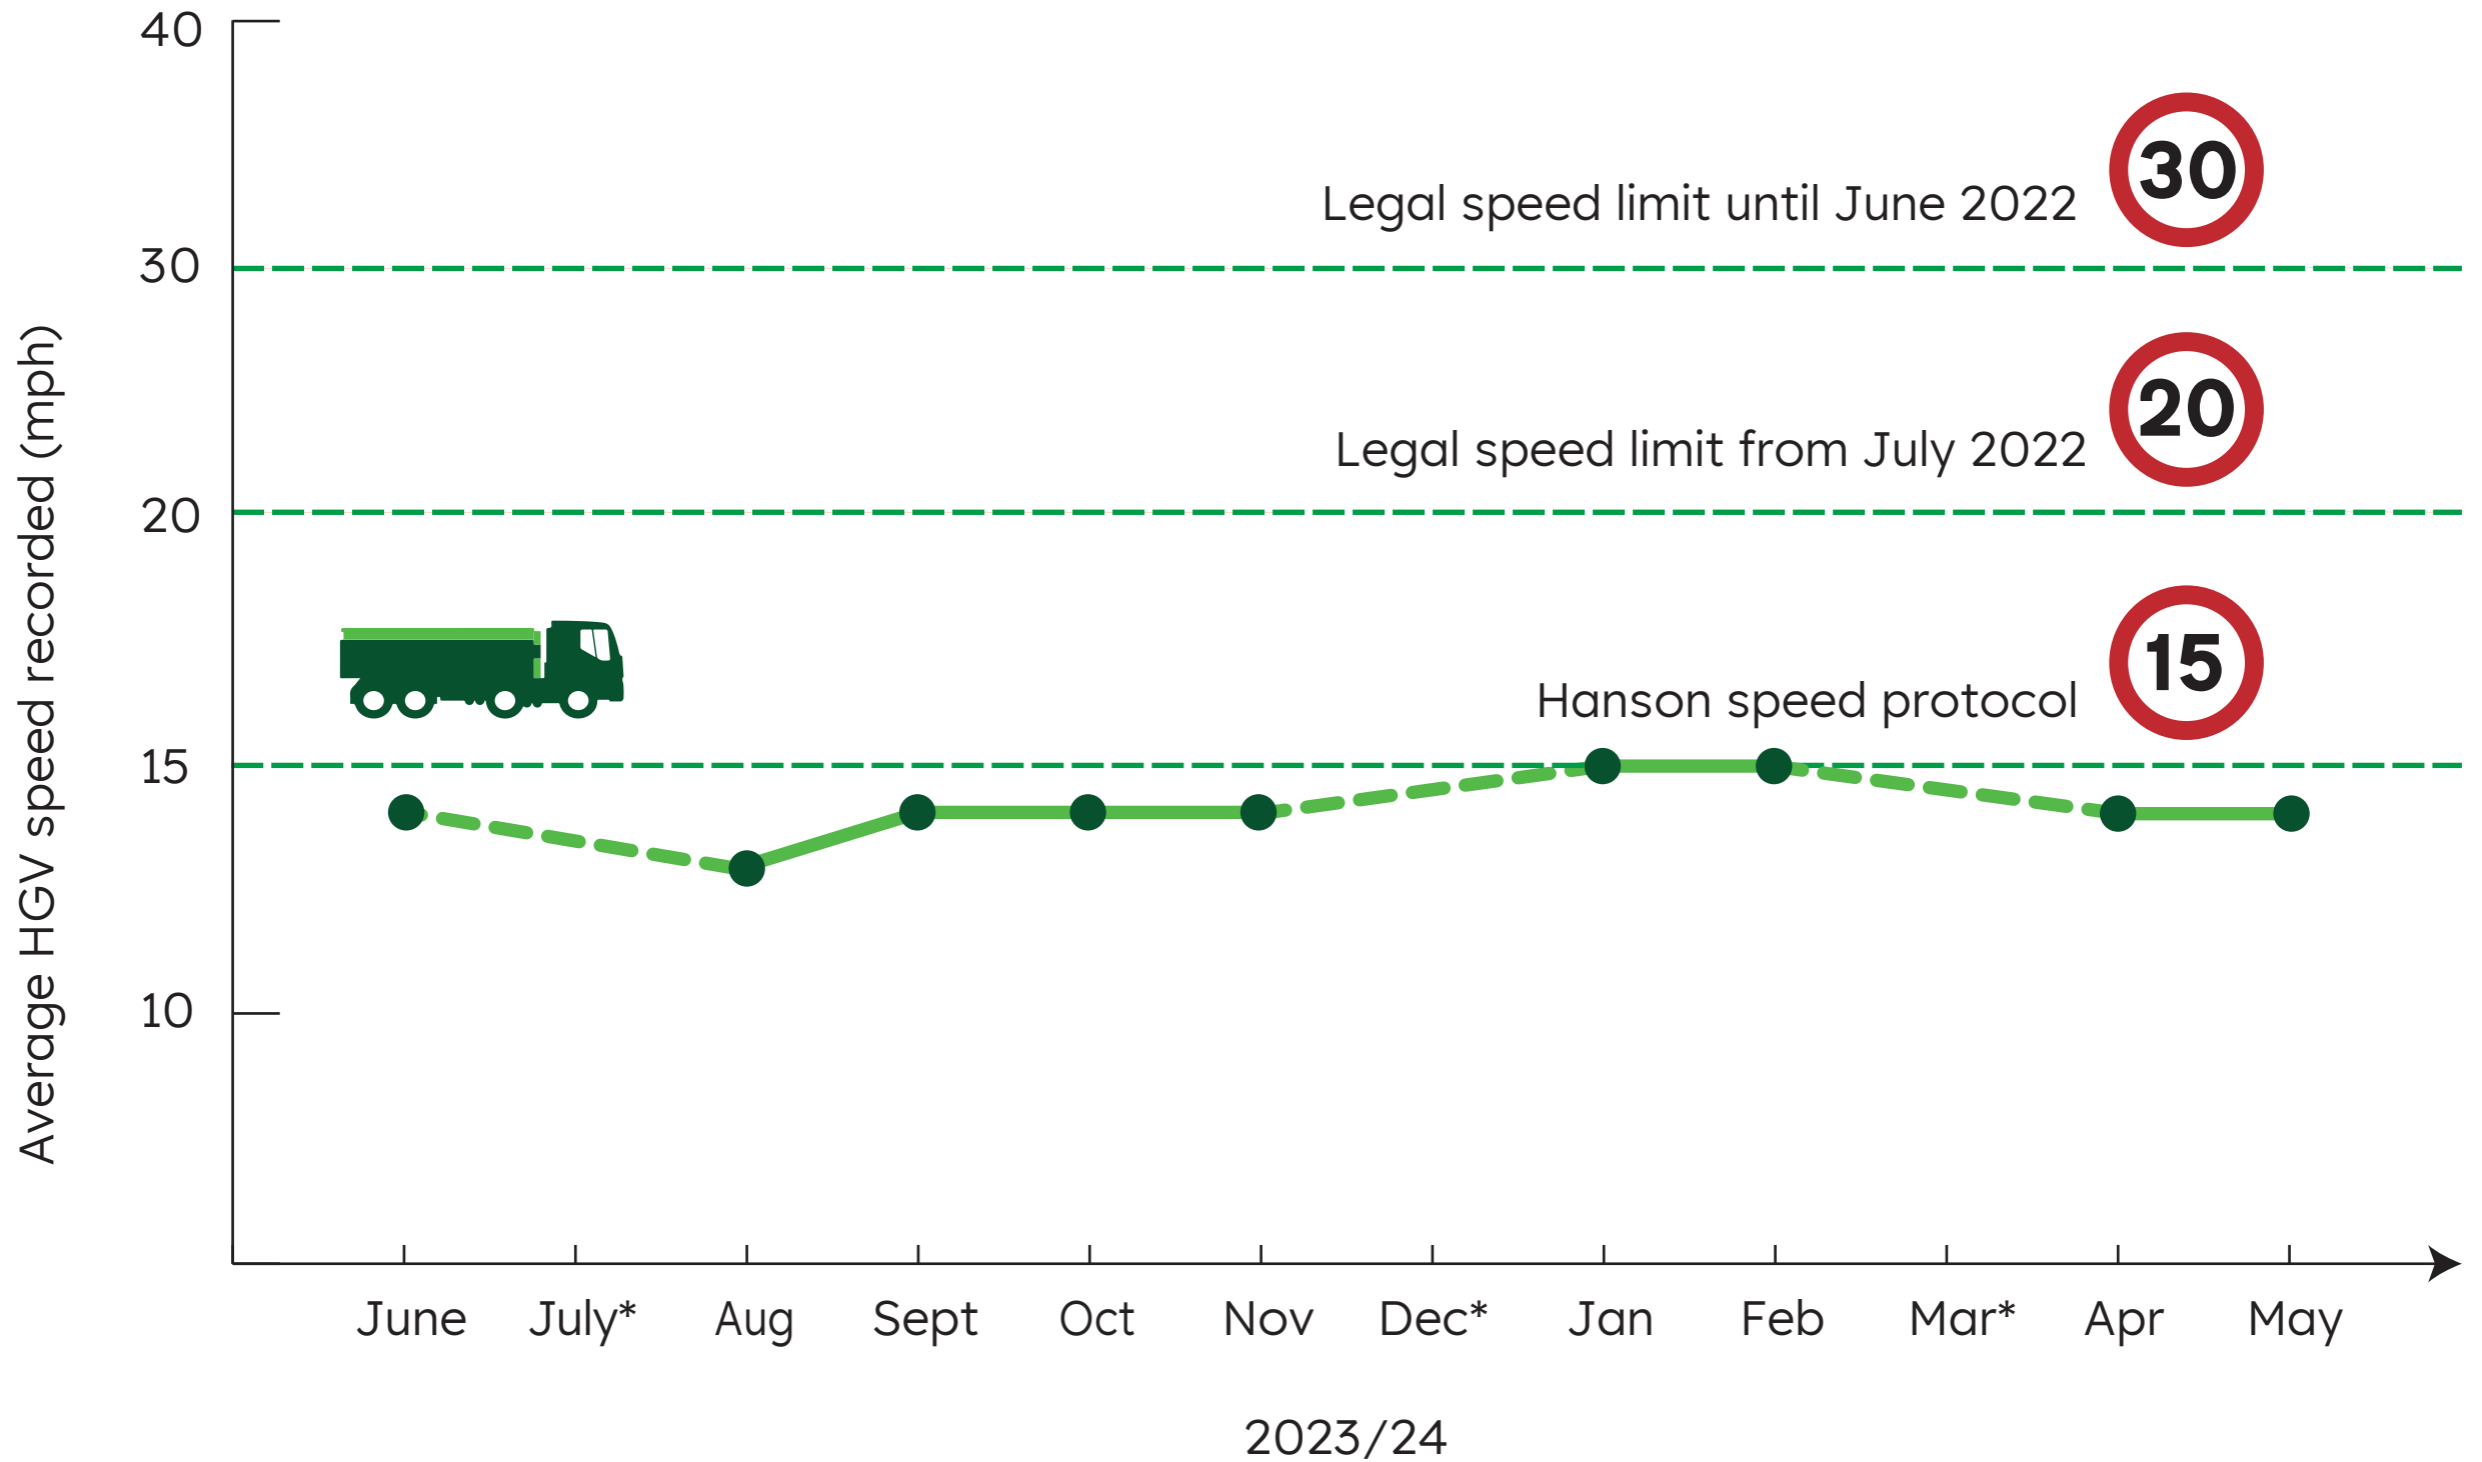

HGV vehicles average recorded speed

*Data unavailable

Batts Combe HGV speed monitoring

May 2024

Average speed recorded: **14 MPH**

HGVs at/below 15mph: **72%**
(No. of HGVs monitored: 56)

April 2024

Average speed recorded: **14 MPH**

HGVs at/below 15mph: **73%**
(No. of HGVs monitored: 132)

March 2024

Data unavailable

February 2024

Average speed recorded: **15 MPH**

HGVs at/below 15mph: **74%**
(No. of HGVs monitored: 228)

January 2024

Average speed recorded: **15 MPH**

HGVs at/below 15mph: **57%**
(No. of HGVs monitored: 213)

December 2023

Data unavailable

November 2023

Average speed recorded: **14 MPH**

HGVs at/below 15mph: **77%**
(No. of HGVs monitored: 61)

October 2023

Average speed recorded: **14 MPH**

HGVs at/below 15mph: **87%**
(No. of HGVs monitored: 31)

September 2023

Average speed recorded: **14 MPH**

HGVs at/below 15mph: **76%**
(No. of HGVs monitored: 37)

August 2023