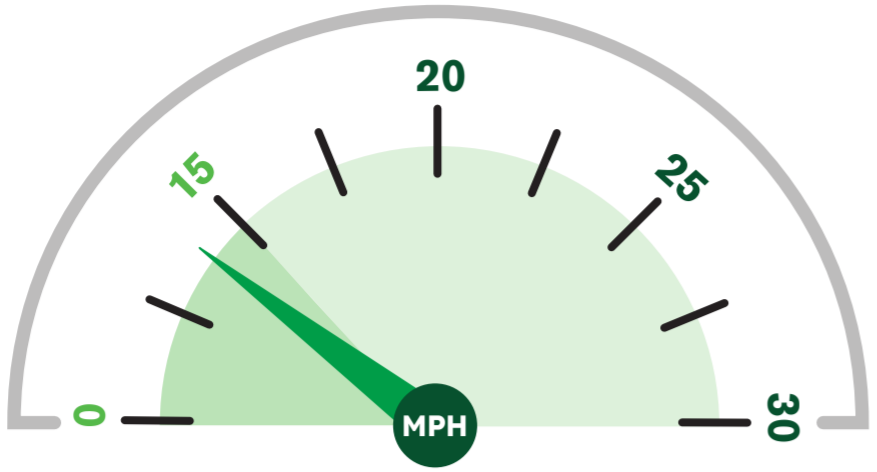

HGV vehicles average recorded speed

*Data unavailable

Batts Combe HGV speed monitoring

May 2024

Average speed recorded: **14 MPH**

HGVs at/below 15mph: **72%**
(No. of HGVs monitored: 56)

April 2024

Average speed recorded: **14 MPH**

HGVs at/below 15mph: **73%**
(No. of HGVs monitored: 132)

March 2024

Data unavailable

February 2024

Average speed recorded: **15 MPH**

HGVs at/below 15mph: **74%**
(No. of HGVs monitored: 228)

January 2024

Average speed recorded: **15 MPH**