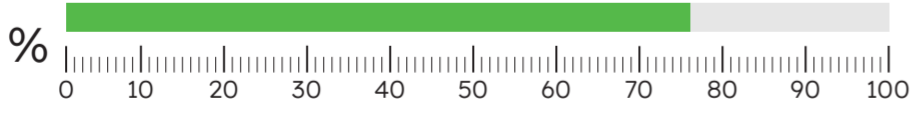

Average speed recorded: **14 MPH**

HGVs at/below 15mph: **87%**
(No. of HGVs monitored: 31)

September 2023

Average speed recorded: **14 MPH**

HGVs at/below 15mph: **76%**
(No. of HGVs monitored: 37)

August 2023

Average speed recorded: **13 MPH**

HGVs at/below 15mph: **85%**
(No. of HGVs monitored: 40)

July 2023

Data unavailable

June 2023

Average speed recorded: **14 MPH**

HGVs at/below 15mph: **89%**
(No. of HGVs monitored: 36)