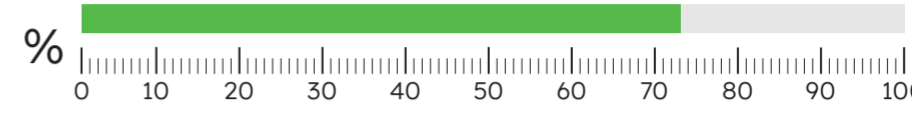

HGV vehicles average recorded speed

*Data unavailable

Batts Combe HGV speed monitoring

May 2024

Average speed recorded: **14 MPH**

HGVs at/below 15mph: **72%**
(No. of HGVs monitored: 56)

April 2024

Average speed recorded: **14 MPH**

HGVs at/below 15mph: **73%**
(No. of HGVs monitored: 132)

March 2024

Data unavailable

February 2024

Average speed recorded: **15 MPH**

HGVs at/below 15mph: **74%**
(No. of HGVs monitored: 228)

January 2024

Average speed recorded: **15 MPH**