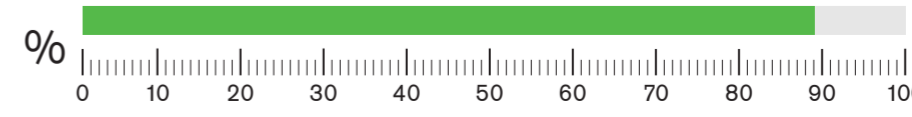

Average speed recorded: **13 MPH**

HGVs at/below 15mph: **85%**
(No. of HGVs monitored: 40)

July 2023

Data unavailable

June 2023

Average speed recorded: **14 MPH**

HGVs at/below 15mph: **89%**
(No. of HGVs monitored: 36)