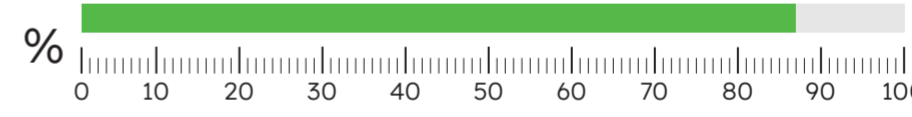

HGVs at/below 15mph: **57%**
(No. of HGVs monitored: 213)

December 2023

Data unavailable

November 2023

Average speed recorded: **14 MPH**

HGVs at/below 15mph: **77%**
(No. of HGVs monitored: 61)

October 2023

Average speed recorded: **14 MPH**

HGVs at/below 15mph: **87%**
(No. of HGVs monitored: 31)

September 2023

Average speed recorded: **14 MPH**

HGVs at/below 15mph: **76%**
(No. of HGVs monitored: 37)

August 2023