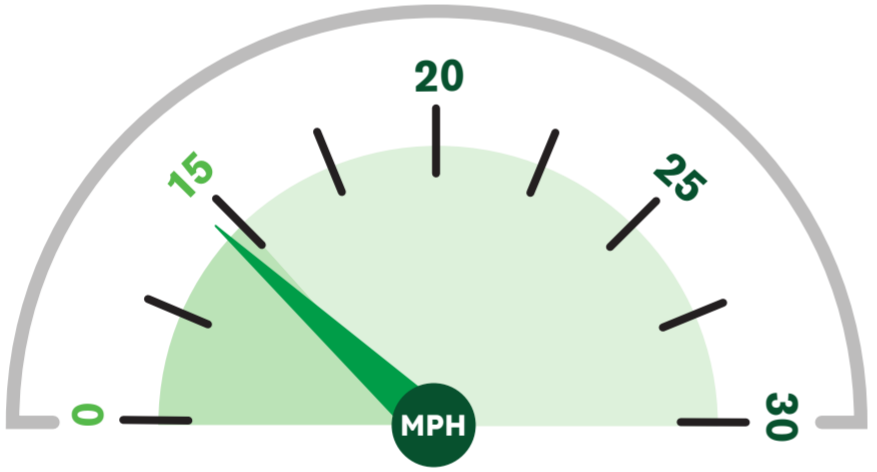

Average speed recorded: **14 MPH**

HGVs at/below 15mph: **77%**
(No. of HGVs monitored: 61)

October 2023