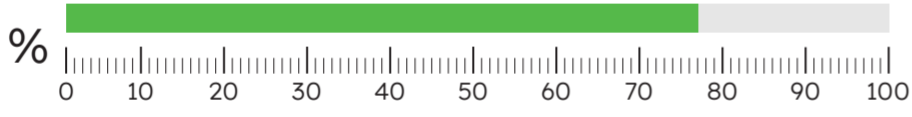

HGVs at/below 15mph: **57%**
(No. of HGVs monitored: 213)

December 2023

Data unavailable

November 2023

Average speed recorded: **14 MPH**

HGVs at/below 15mph: **77%**
(No. of HGVs monitored: 61)

October 2023

Average speed recorded: **14 MPH**

HGVs at/below 15mph: **87%**
(No. of HGVs monitored: 31)

September 2023

Average speed recorded: **14 MPH**

HGVs at/below 15mph: **76%**
(No. of HGVs monitored: 37)

August 2023