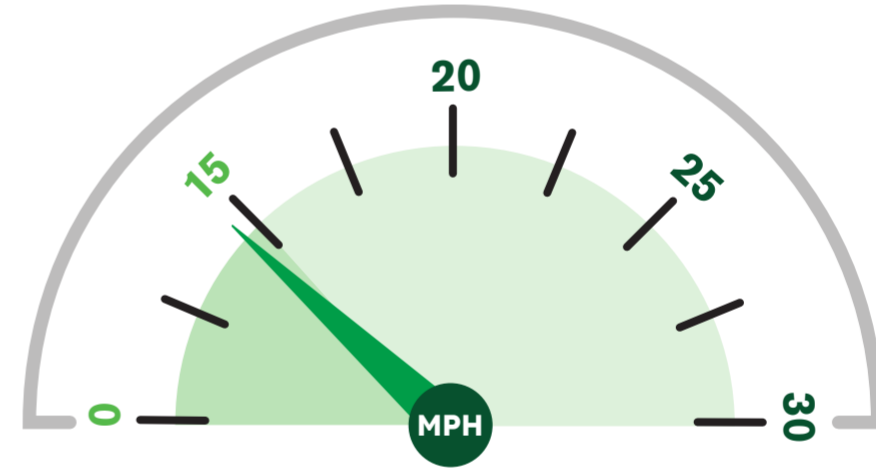

HGVs at/below 15mph: **57%**
(No. of HGVs monitored: 213)

December 2023

Data unavailable

November 2023

Average speed recorded: **14 MPH**

HGVs at/below 15mph: **77%**
(No. of HGVs monitored: 61)

October 2023