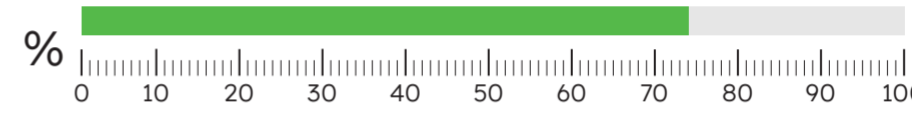

HGVs at/below 15mph: **73%**
(No. of HGVs monitored: 132)

March 2024

Data unavailable

February 2024

Average speed recorded: **15 MPH**

HGVs at/below 15mph: **74%**
(No. of HGVs monitored: 228)

January 2024

Average speed recorded: **15 MPH**

HGVs at/below 15mph: **57%**
(No. of HGVs monitored: 213)

December 2023

Data unavailable

November 2023

Average speed recorded: **14 MPH**

HGVs at/below 15mph: **77%**
(No. of HGVs monitored: 61)

October 2023