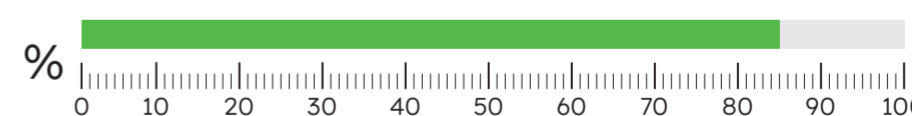

Average speed recorded: **14 MPH**

HGVs at/below 15mph: **87%**
(No. of HGVs monitored: 31)

September 2023

Average speed recorded: **14 MPH**

HGVs at/below 15mph: **76%**
(No. of HGVs monitored: 37)

August 2023

Average speed recorded: **13 MPH**

HGVs at/below 15mph: **85%**
(No. of HGVs monitored: 40)

July 2023

Data unavailable

June 2023

Average speed recorded: **14 MPH**

HGVs at/below 15mph: **89%**
(No. of HGVs monitored: 36)