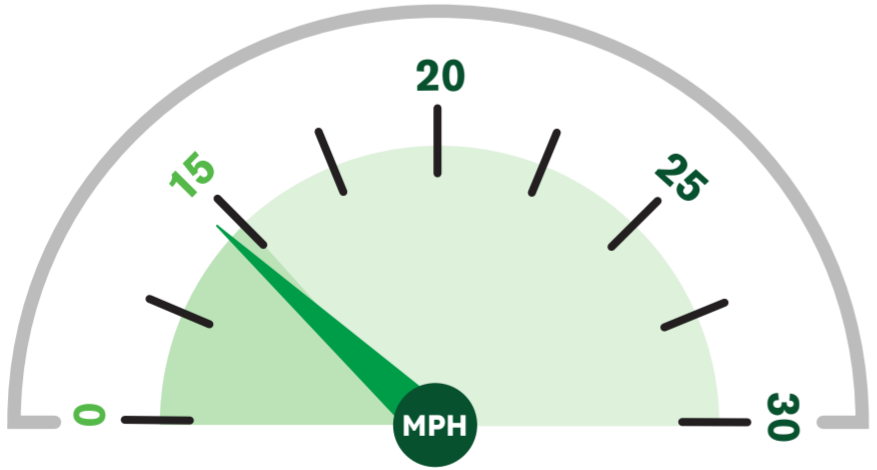

Average speed recorded: **14 MPH**

HGVs at/below 15mph: **76%**
(No. of HGVs monitored: 37)

August 2023