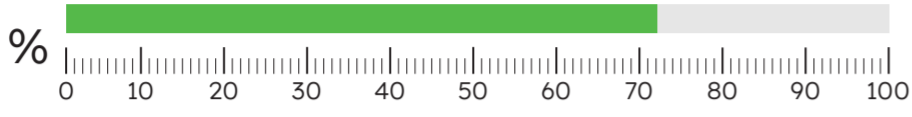

HGV vehicles average recorded speed

*Data unavailable

Batts Combe HGV speed monitoring

May 2024

Average speed recorded: **14 MPH**

HGVs at/below 15mph: **72%**
(No. of HGVs monitored: 56)

April 2024

Average speed recorded: **14 MPH**

HGVs at/below 15mph: **73%**
(No. of HGVs monitored: 132)

March 2024

Data unavailable

February 2024

Average speed recorded: **15 MPH**

HGVs at/below 15mph: **74%**
(No. of HGVs monitored: 228)

January 2024

Average speed recorded: **15 MPH**