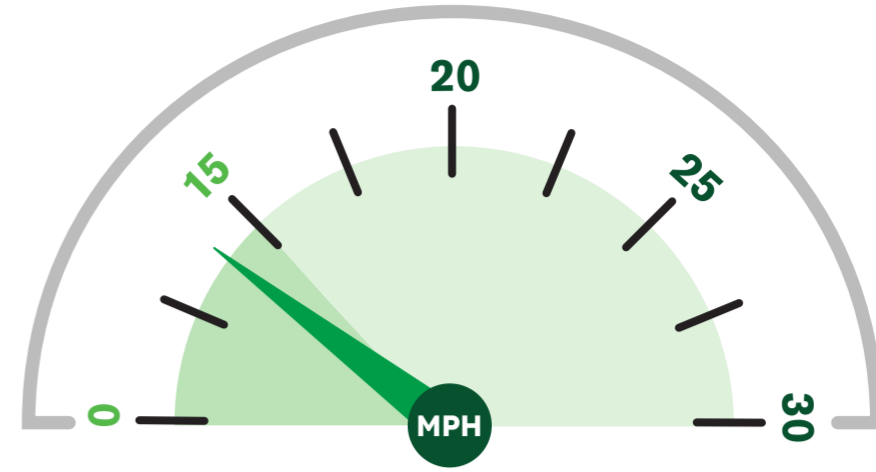

HGV vehicles average recorded speed

*Data unavailable

Batts Combe HGV speed monitoring

May 2024

Average speed recorded: **14 MPH**

HGVs at/below 15mph: **72%**
(No. of HGVs monitored: 56)

April 2024

Average speed recorded: **14 MPH**

HGVs at/below 15mph: **73%**
(No. of HGVs monitored: 132)

March 2024

Data unavailable

February 2024

Average speed recorded: **15 MPH**

HGVs at/below 15mph: **74%**
(No. of HGVs monitored: 228)

January 2024

Average speed recorded: **15 MPH**