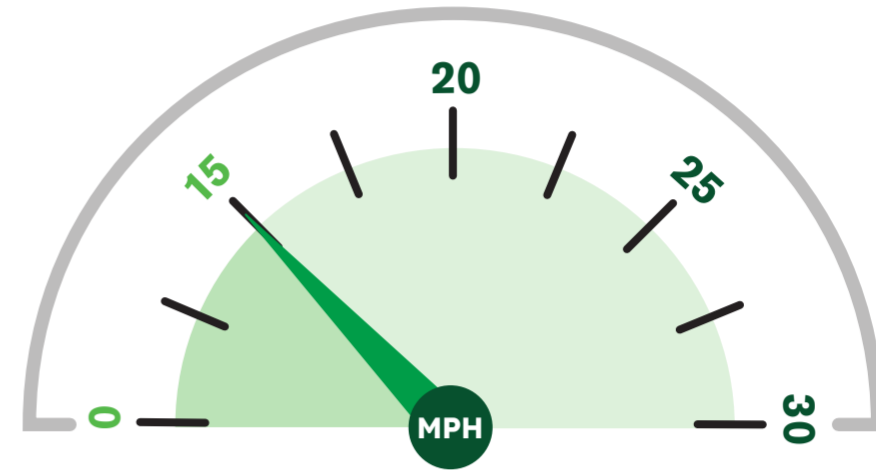

HGV vehicles average recorded speed

*Data unavailable

Batts Combe HGV speed monitoring

May 2024

Average speed recorded: **14 MPH**

HGVs at/below 15mph: **72%**
(No. of HGVs monitored: 56)

April 2024

Average speed recorded: **14 MPH**

HGVs at/below 15mph: **73%**
(No. of HGVs monitored: 132)

March 2024

Data unavailable

February 2024

Average speed recorded: **15 MPH**

HGVs at/below 15mph: **74%**
(No. of HGVs monitored: 228)

January 2024

Average speed recorded: **15 MPH**