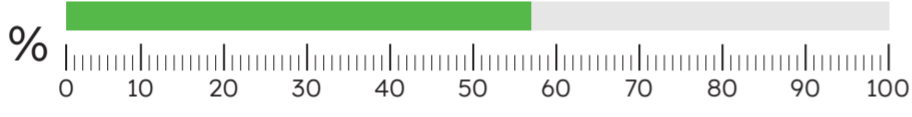

HGVs at/below 15mph: **73%**
(No. of HGVs monitored: 132)

March 2024

Data unavailable

February 2024

Average speed recorded: **15 MPH**

HGVs at/below 15mph: **74%**
(No. of HGVs monitored: 228)

January 2024

Average speed recorded: **15 MPH**

HGVs at/below 15mph: **57%**
(No. of HGVs monitored: 213)

December 2023

Data unavailable

November 2023

Average speed recorded: **14 MPH**

HGVs at/below 15mph: **77%**
(No. of HGVs monitored: 61)

October 2023