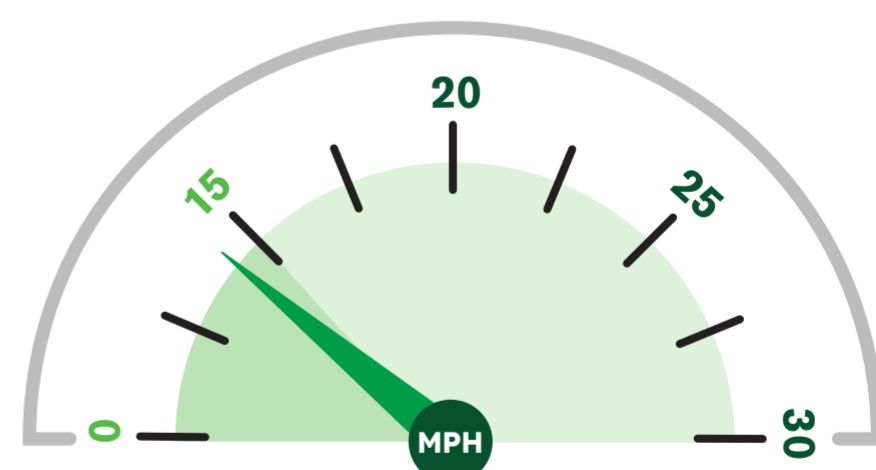

Average speed recorded: **14 MPH**

HGVs at/below 15mph: **87%**
(No. of HGVs monitored: 31)

September 2023

Average speed recorded: **14 MPH**

HGVs at/below 15mph: **76%**
(No. of HGVs monitored: 37)

August 2023